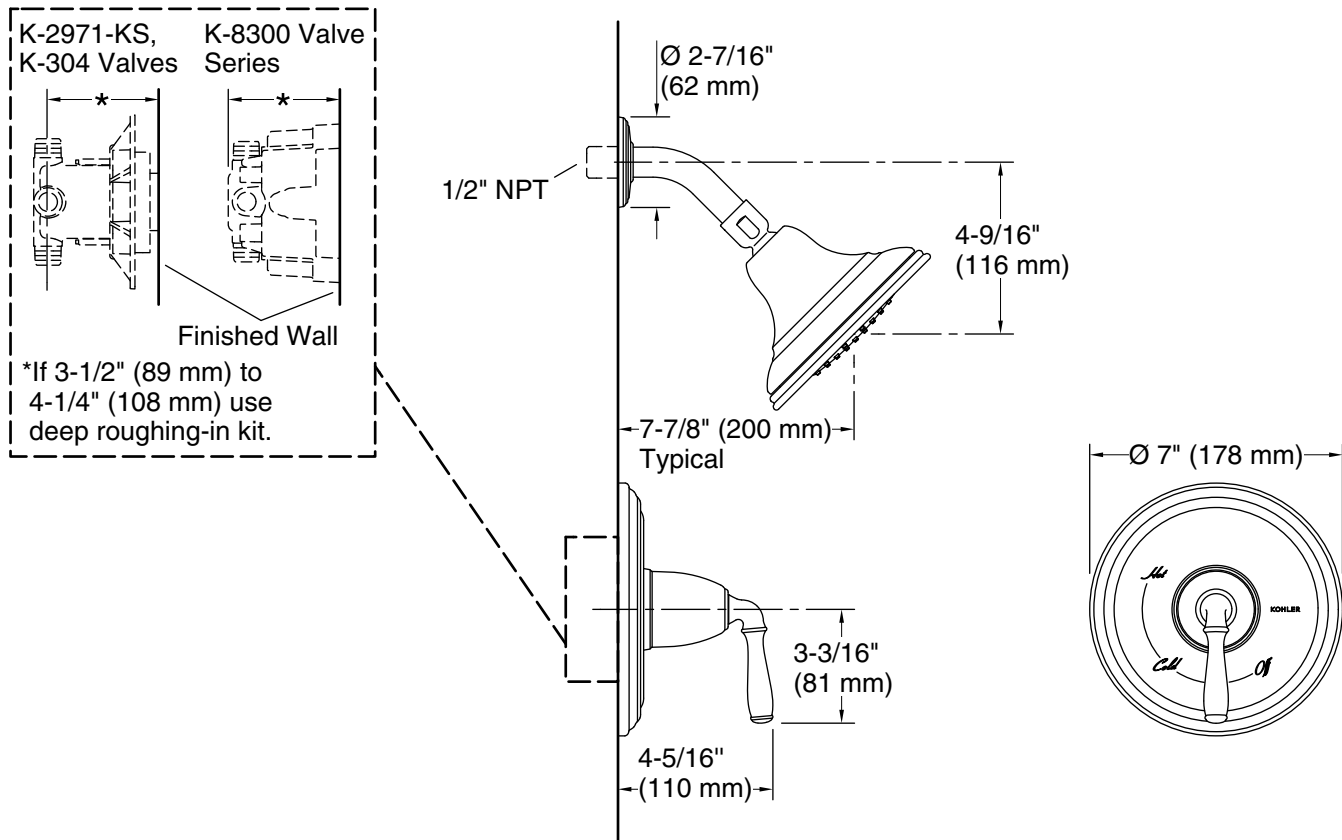

Technical Information

All product dimensions are nominal.

Drain included: No

Showerhead/Body Spray:

Rated maximum flow: 1.75 gal/min (6.6 l/min)

Pressure: 80 psi (5.5 bar)

Notes

For use with automatic compensating valves rated at 1.4 gal/min (5.3 l/min) or less.

Install this product according to the installation instructions.

NOTICE: Risk of product damage. Long screws, for installing trim, can damage the K-2971-KS valve. Consult the trim installation guide to verify if the thin wall installation kit is needed.